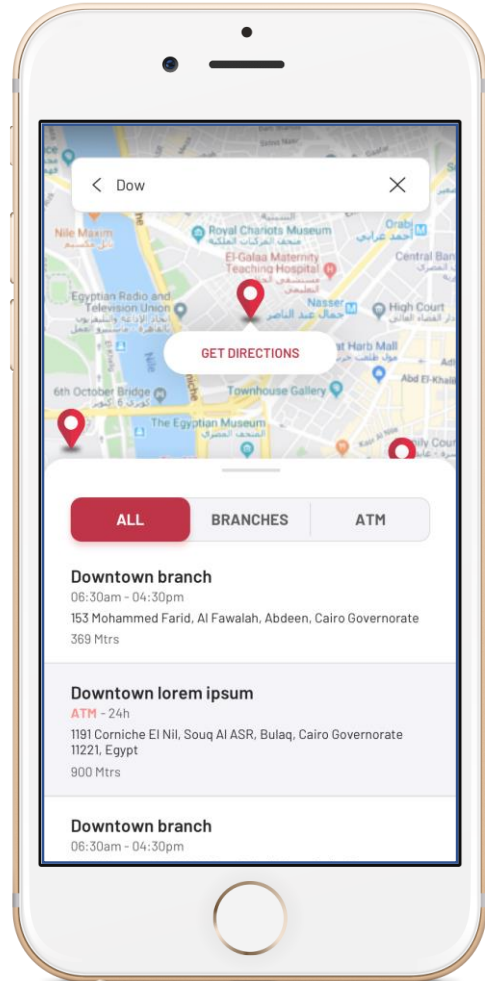

← Back to Home

←|| Step 3 ||→

Function:

Nearest Branch or ATM

1. 01 From the login screen, press **“Nearest Branch or ATM”**
2. 02 You can search the branch name by pressing **“search by area or branch”**, or select the branch from the menu provided
3. 03 Upon selecting the desired branch, you may find the location by pressing **“get directions”**