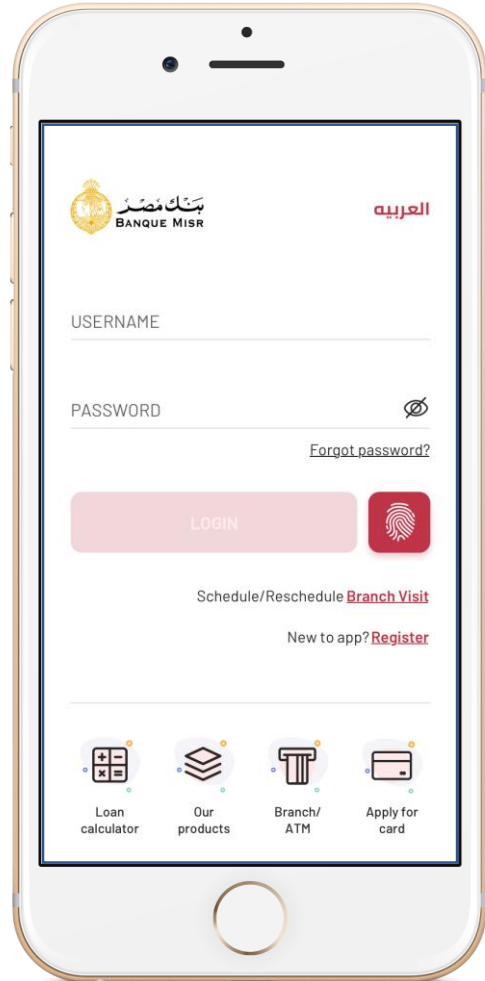

# Nearest Branch or ATM

العودة الي الرئيسية

ابدأ الان

Start Now

Back to Home

← Back to Home

← || Step 1 || →

Function:

## Nearest Branch or ATM

- 01 From the login screen, press **“Nearest Branch or ATM”**
- 02 You can search the branch name by pressing **“search by area or branch”**, or select the branch from the menu provided
- 03 Upon selecting the desired branch, you may find the location by pressing **“get directions”**