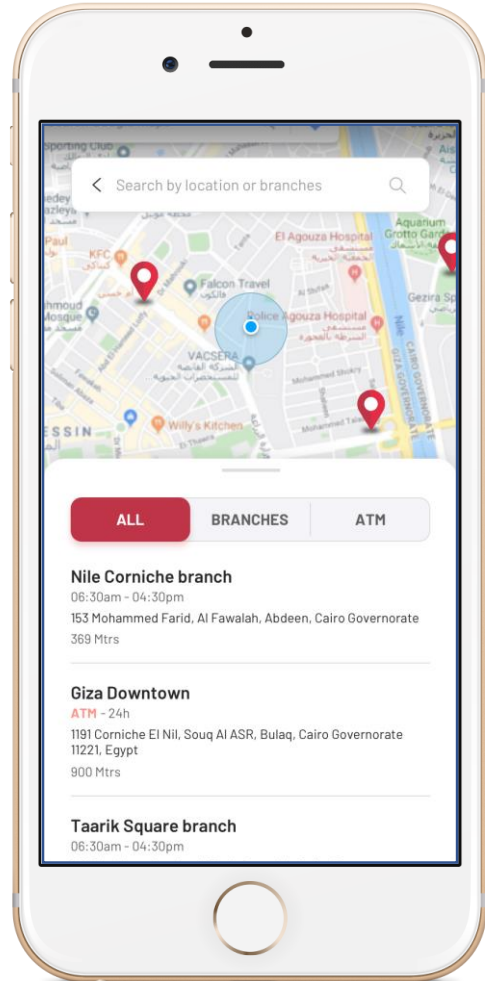

← Back to Home

← || Step 2 || →

Function:

Nearest Branch or ATM

1. 01 From the login screen, press **“Nearest Branch or ATM”**
2. 02 You can search the branch name by pressing **“search by area or branch”**, or select the branch from the menu provided
3. 03 Upon selecting the desired branch, you may find the location by pressing **“get directions”**